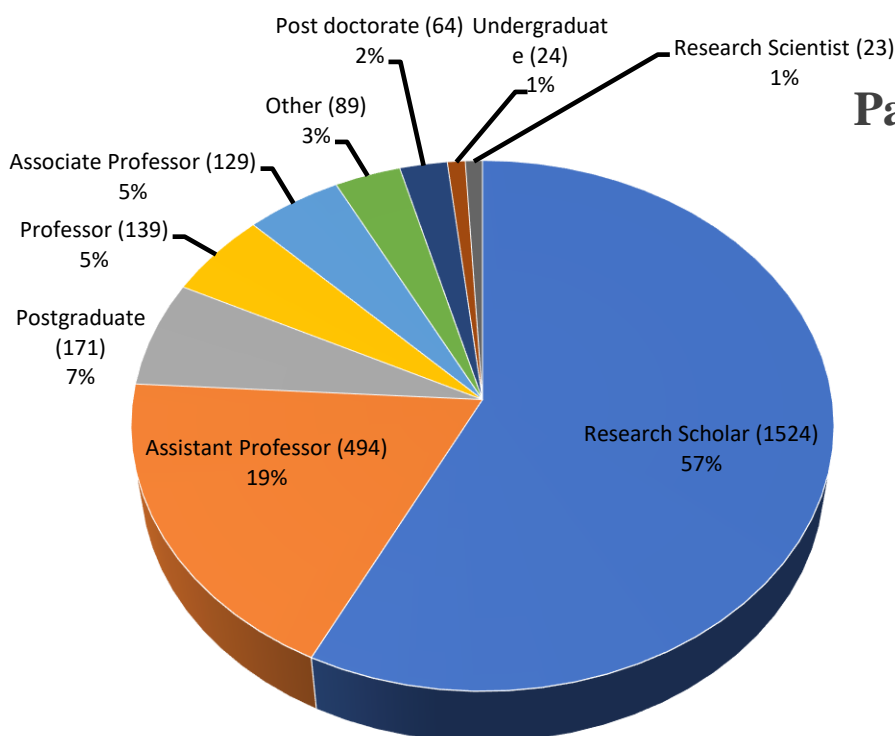

Participant Type (Number)

- Research Scholar (1524)
- Assistant Professor (494)
- Postgraduate (171)
- Professor (139)
- Associate Professor (129)
- Other (89)
- Post doctorate (64)
- Undergraduate (24)
- Research Scientist (23)